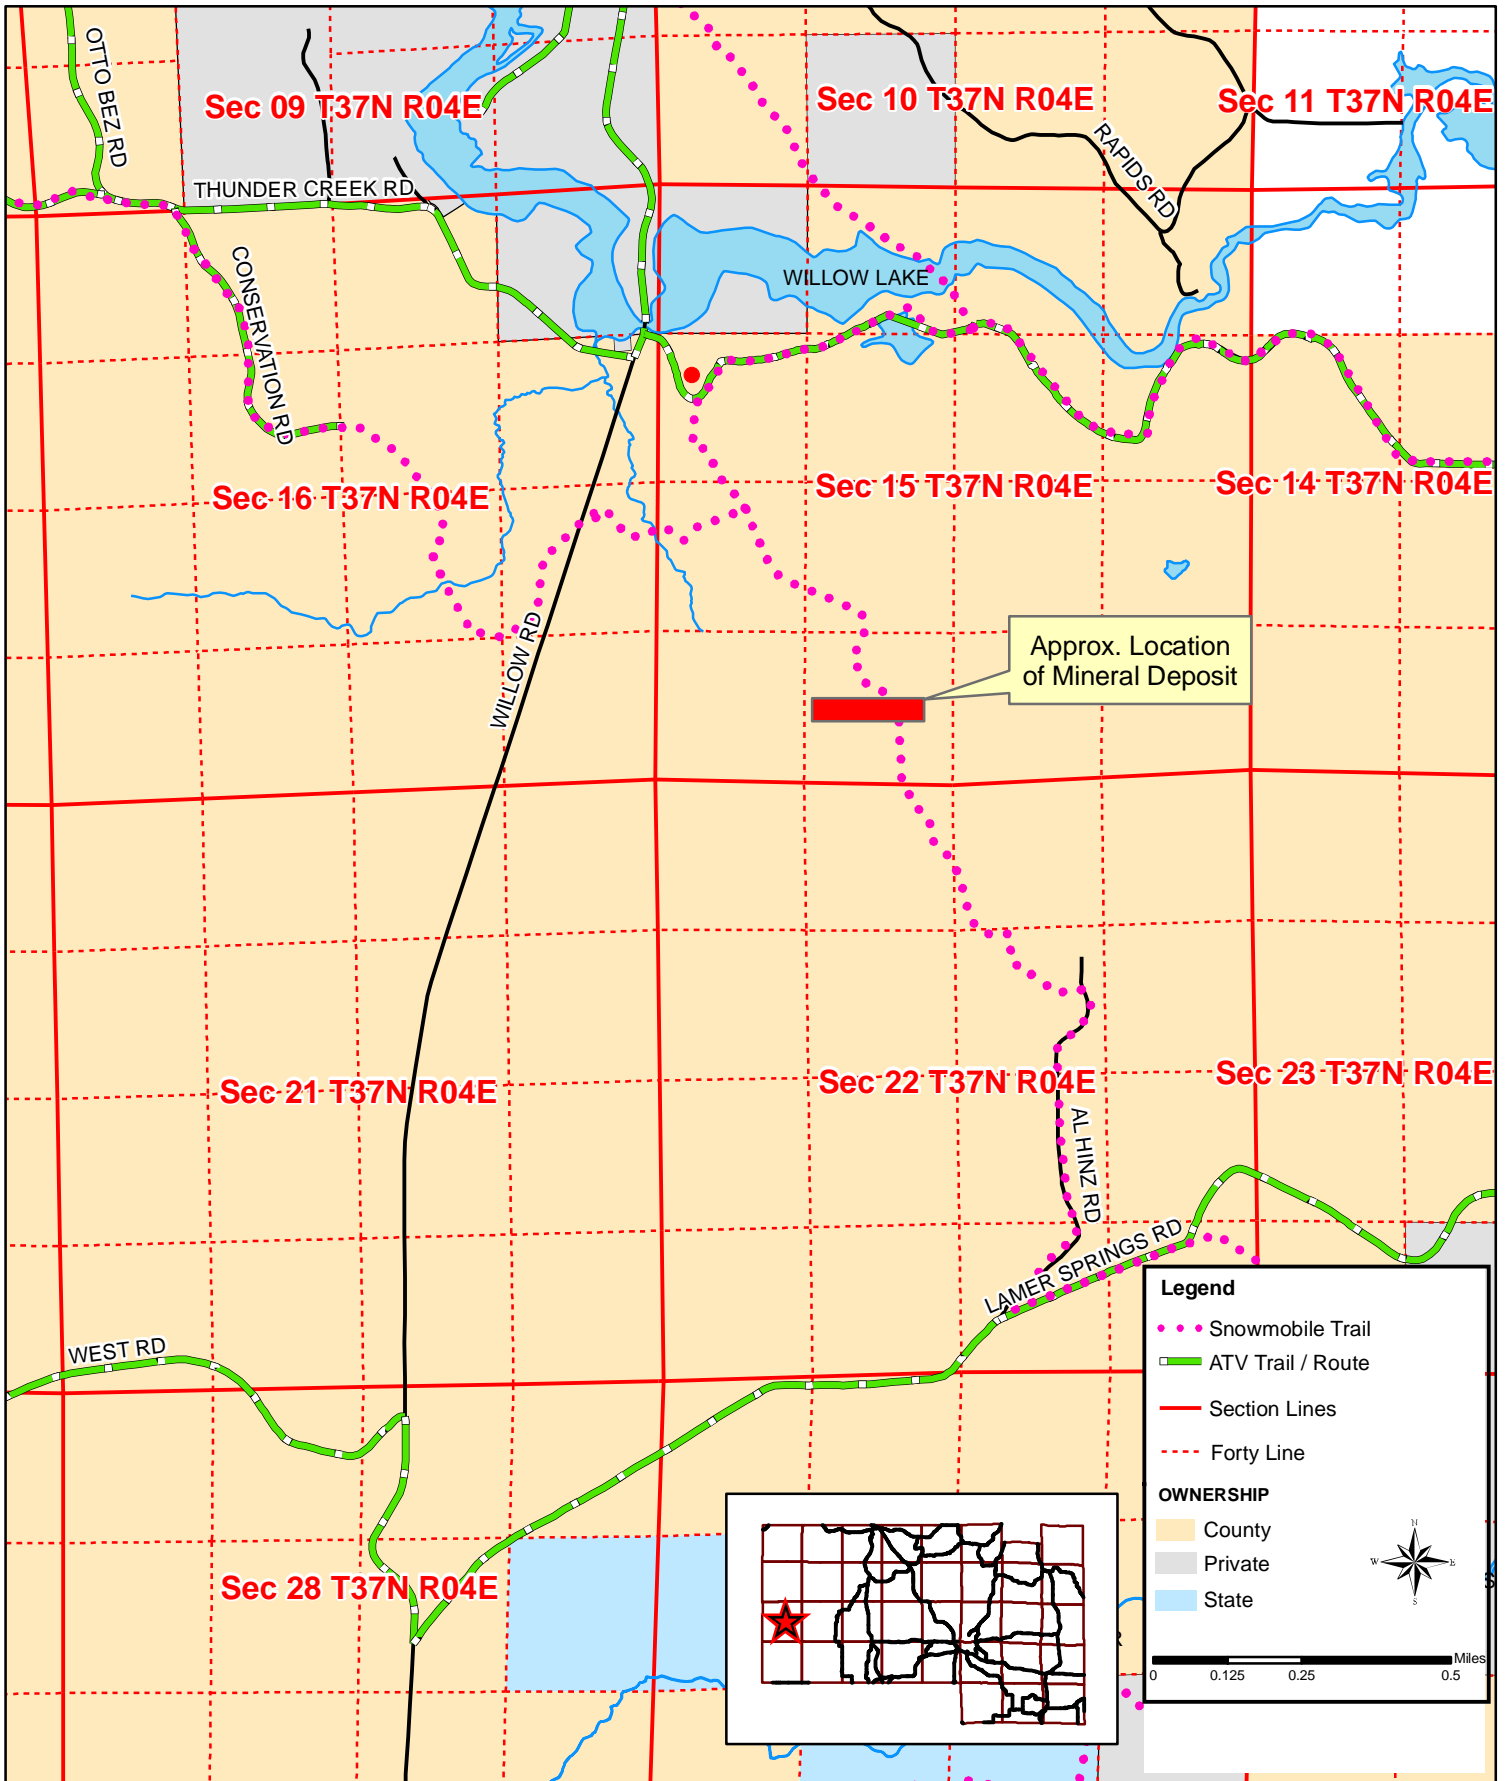

Approximate Location of Mineral Deposit
Section 15, T37N R4E
Town of Lynne
Oneida County, WI

Legend

- Snowmobile Trail
- ATV Trail / Route
- Section Lines
- Forty Line

OWNERSHIP

- County
- Private
- State

Miles
 0 0.125 0.25 0.5